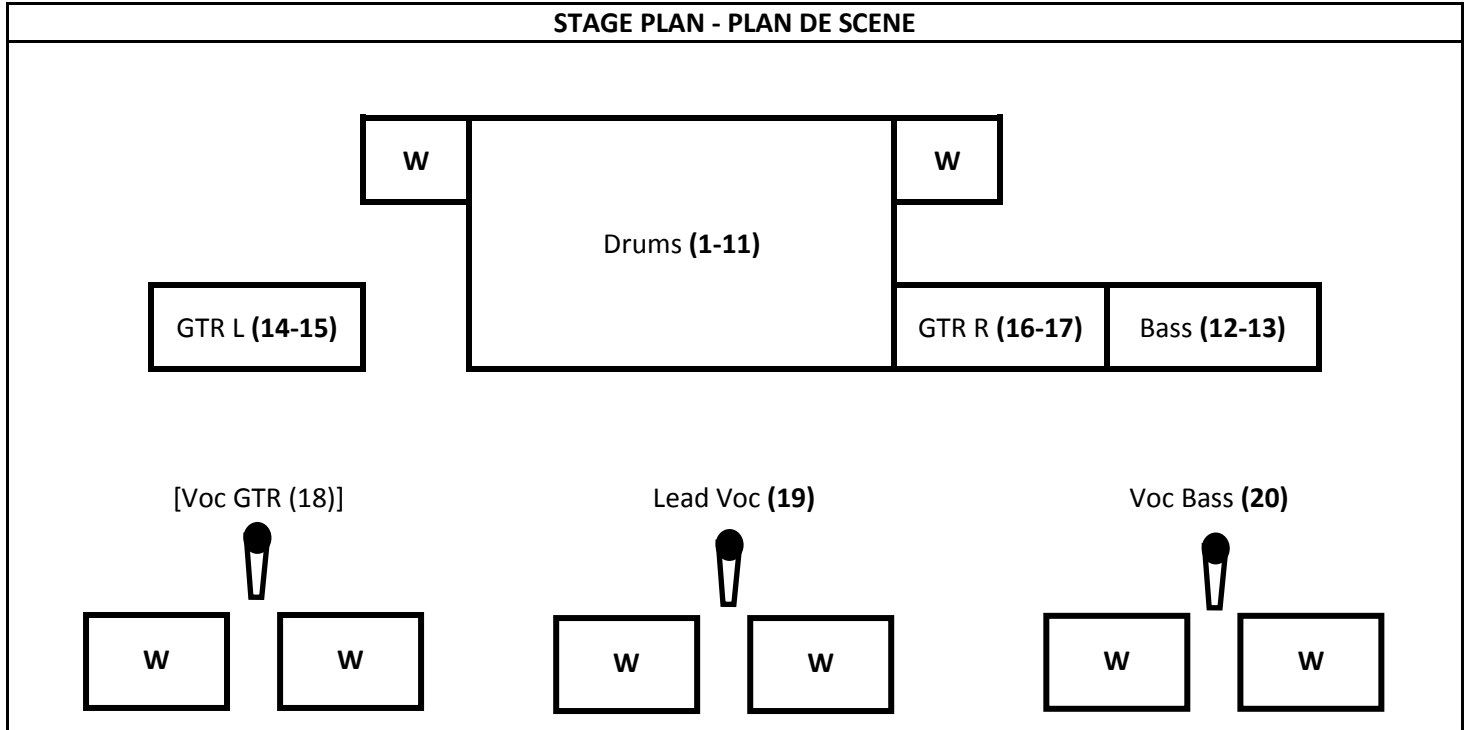

STAGE PLAN - PLAN DE SCENE

IN	INSTRU	MIC	INSERT	➤ Régie Face - Prévoir :
1	Kick	D6/Beta 52	Comp/Gate	<ul style="list-style-type: none"> - 2 Reverbs : Hall/Plate - 1Delay Type D-TWO - Câblage pour Ipod : IMPORTANT
2	Snare	Beta 56/SM57	Comp/Gate	
3	Snare Down	E 604/SM57	Gate	
4	Snare 2	Beta56/E604	Comp/Gate	
5	HH	SM81/Autre		➤ Monitoring :
6	Tom 1	E604	Gate	<ul style="list-style-type: none"> - 8 Wedges / 4 Lignes+EQs - Drumfill si possible
7	Tom 2	E604	Gate	
8	Tom Floor	MD421/E604	Gate	
9	Ride	SM81/Autre		
10	OH	SM81/Autre		
11	OH	SM81/Autre		
12	Bass DI	DI BSS	Comp	
13	Bass Mic	MD421	Comp	
14	GTR Left 1	E609		
15	GTR Left 2	SM 57		
16	GTR Right 1	E609		
17	GTR Right 2	SM 57		
18	(Voc GTR)	SM 58	Comp	
19	Lead Voc	Beta 58/SM58	Comp	
20	Voc Bass	SM 58	Comp	
21	Ipod	Régie		
22	Ipod	Régie		